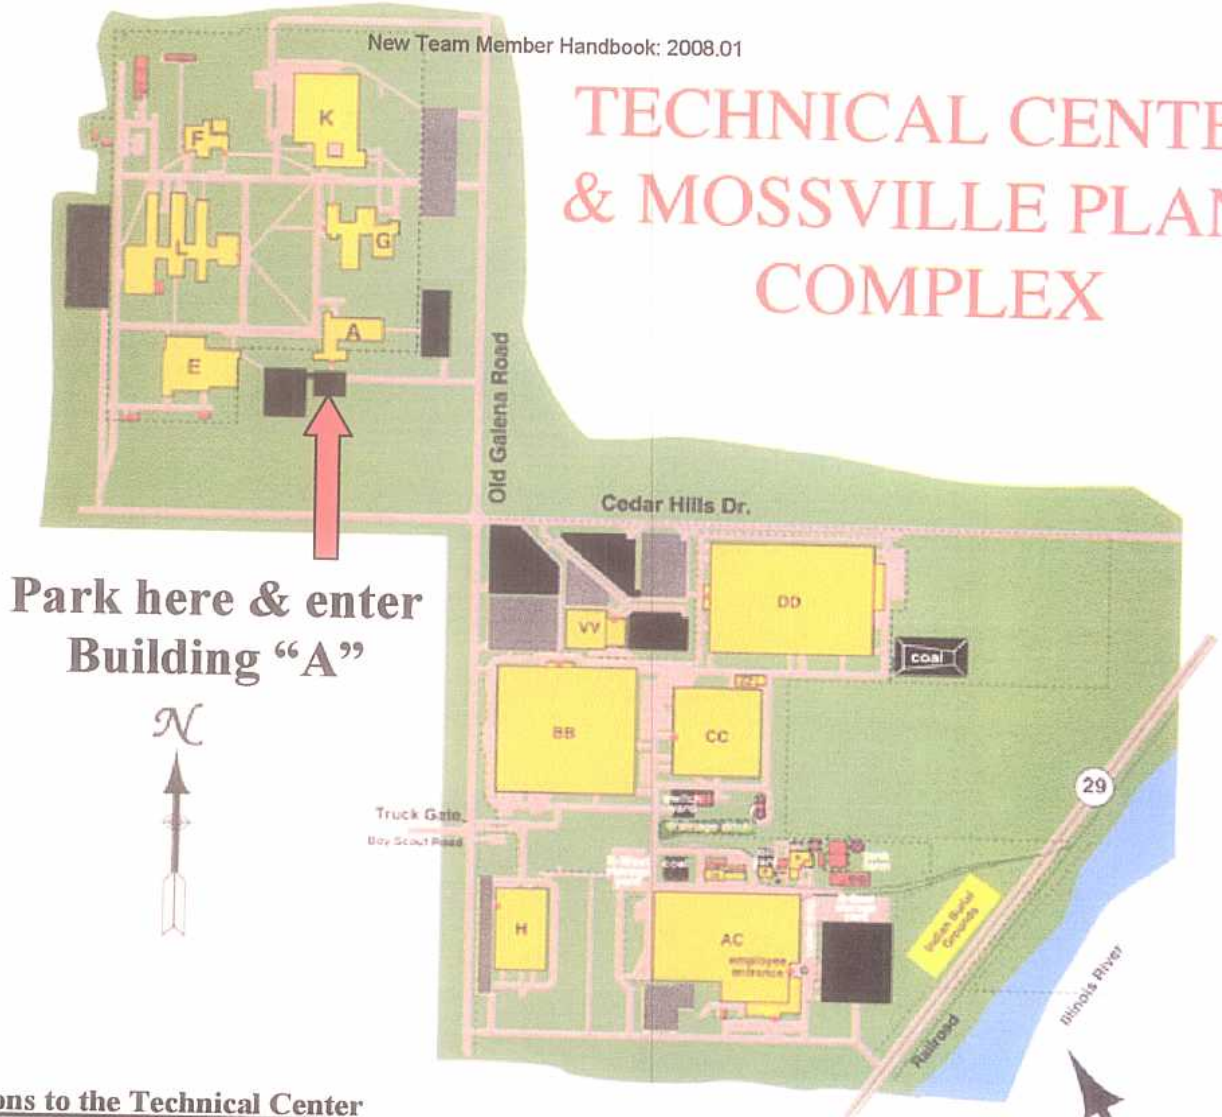

TECHNICAL CENTER & MOSSVILLE PLANT COMPLEX

Park here & enter
Building "A"

Driving Directions to the Technical Center

- Take Rt. 6 North to IL- 29 Exit #9 towards Chillicothe.
- Turn left onto the cut-off road. This road is the first left after exiting the highway and is before the stoplight at IL-29.
- Continue straight on the cut-off road until it T's at Old Galena Rd.
- Turn left onto Old Galena Rd.
- Continue straight on Old Galena Rd. You will pass the Mossville Engine Center on your Right.
- Go straight past the stoplight at Old Galena Rd. and Cedar Hills Drive.
- Make your first left into the Technical Center and park in the visitor's parking lot for Building A. See arrow on above map.
- Enter Building A and have the Receptionist call your party.

NOTE: If you are a CATERPILLAR Employee, you will need your badge to enter the facility. If you are not a Caterpillar Employee, you will need a Driver License or other form of picture ID. Also note that NO Cameras are allowed in the Tech Center.